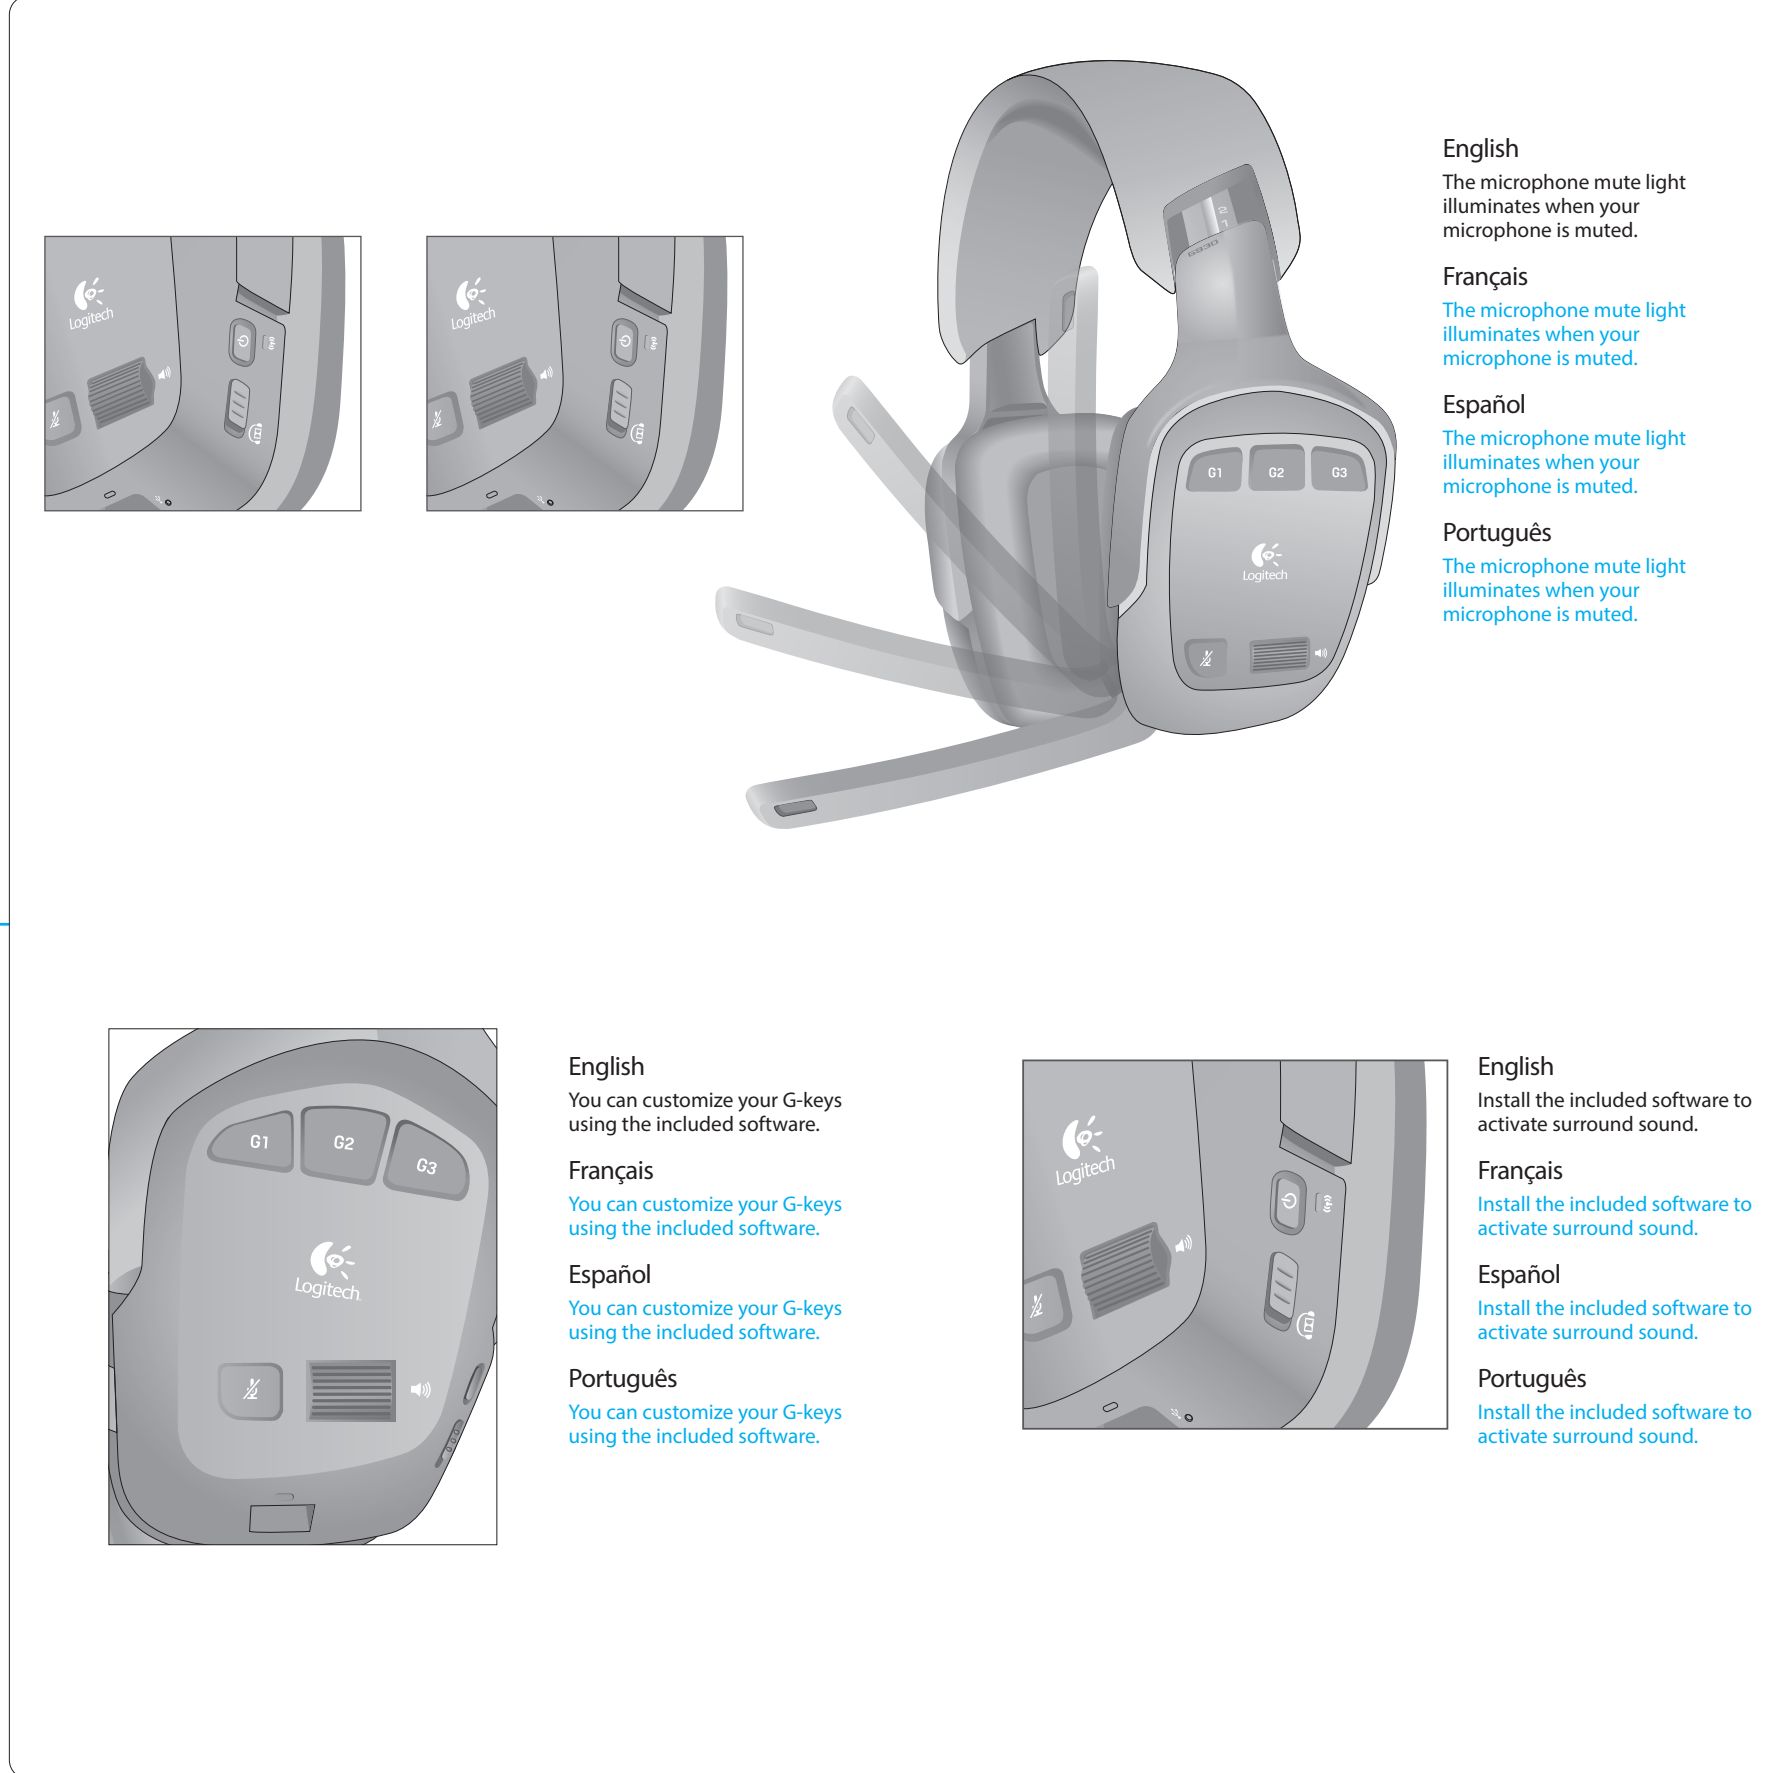

English
The microphone mute light illuminates when your microphone is muted.

Français
The microphone mute light illuminates when your microphone is muted.

Español
The microphone mute light illuminates when your microphone is muted.

Português
The microphone mute light illuminates when your microphone is muted.

English
You can customize your G-keys using the included software.

Français
You can customize your G-keys using the included software.

Español
You can customize your G-keys using the included software.

Português
You can customize your G-keys using the included software.

English
Install the included software to activate surround sound.

Français
Install the included software to activate surround sound.

Español
Install the included software to activate surround sound.

Português
Install the included software to activate surround sound.