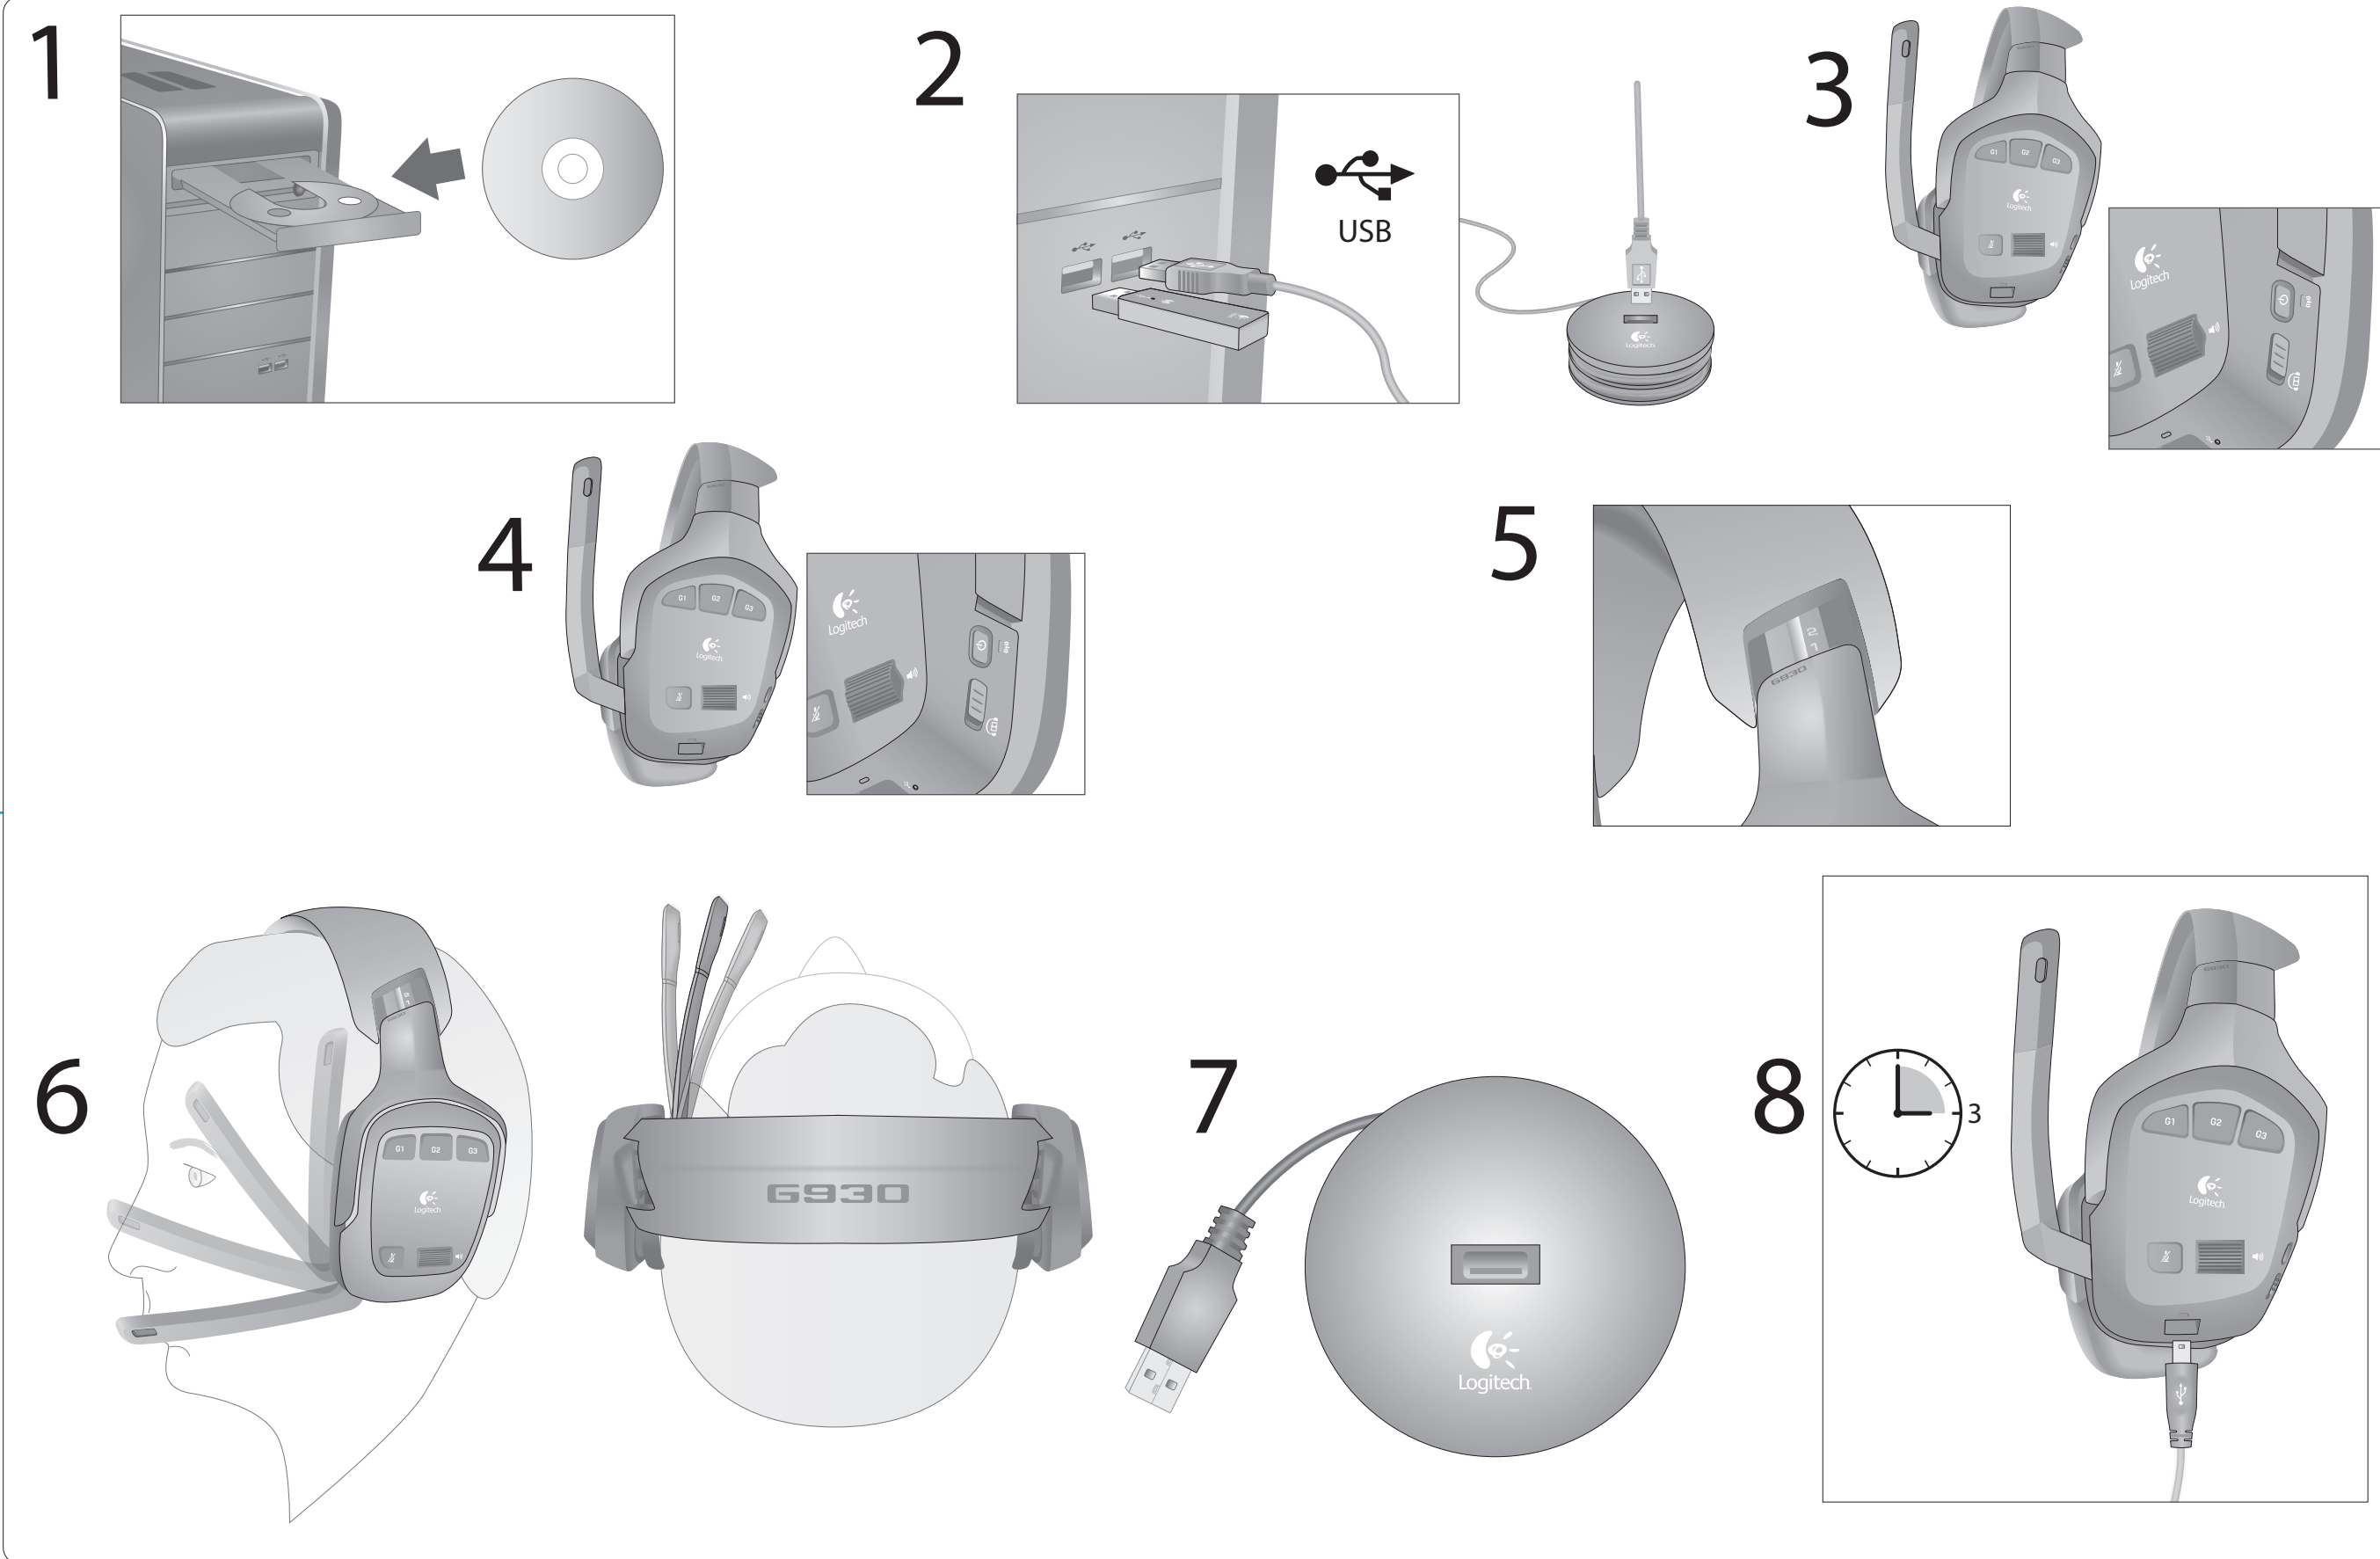

English
The microphone mute light illuminates when your microphone is muted.

Français
The microphone mute light illuminates when your microphone is muted.

Español
The microphone mute light illuminates when your microphone is muted.

Português
The microphone mute light illuminates when your microphone is muted.

English
You can customize your G-keys using the included software.

Français
You can customize your G-keys using the included software.

Español
You can customize your G-keys using the included software.

Português
You can customize your G-keys using the included software.

English
Install the included software to activate surround sound.

Français
Install the included software to activate surround sound.

Español
Install the included software to activate surround sound.

Português
Install the included software to activate surround sound.